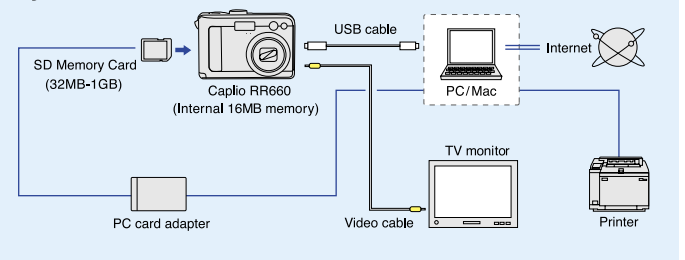

- USB cable
- AV cable
- CD-ROM
- Camera case
- Hand strap
- AA alkaline battery x 2
- Instruction manual
- Warranty card

Other quality Caplio models

Caplio R4

Caplio R40

Bright and beautiful: Large 2.4-inch LCD monitor

See more, and see it clearly. The big, bright 2.4-inch LCD monitor lets you view your images and settings easily in any lighting situation. Now you'll know exactly what you're capturing.

* Image is simulated.

Internal 16MB memory and SD Card compatible

The Caplio RR660 utilizes 16MB of internal memory. Need more? Simply insert an SD Memory Card (sold separately).

System Chart

Accepts normal AA batteries

Are your rechargeable batteries running out? No problem. The RR660 also accepts readily available AA batteries, which means a low battery will never slow you down.