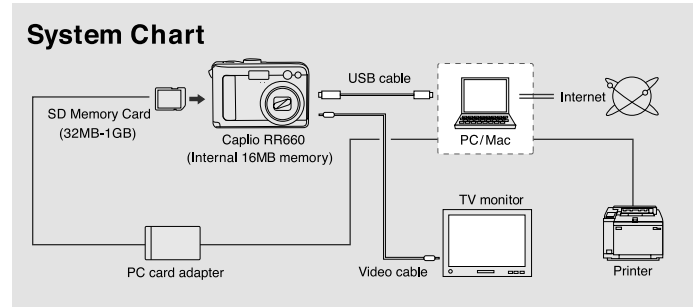

Compact style to go, with the resolution to back it up. Beautiful images just got easier.

ing situations, but with the additional digital 4x zoom, you get the equivalent of a 12x zoom.

* Image is simulated.

The Caplio RR660 utilizes 16MB of internal memory. Need more? Simply insert an SD Memory Card (sold separately).

Make your own movies with Video mode, or use six Scene modes to capture incredible images, wherever you are.

Whether it's coins, flowers or the human eye, Macro mode helps you find beauty in everyday objects by letting you capture images as close as 5cm from your subject.

Are your rechargeable batteries running out? No problem.

The RR660 also accepts readily available AA batteries, which means a low battery will never slow you down.

DIGITAL CAMERA **Caplio RR660**

- USB cable
- AV cable
- CD-ROM
- Camera case
- Hand strap
- AA alkaline battery x 2
- Instruction manual
- Warranty card

Other quality Caplio models

Caplio R4

Caplio R40

For more information, visit:

<http://www.ricoh.com/r_dc>

RICOH COMPANY, LTD.

3-2-3, Shin-Yokohama
Kohoku-ku, Yokohama-shi 222-8530, Japan
Phone: 045-477-1738 Fax: 045-477-1797 <http://www.ricoh.co.jp/r_dc>

RICOH EUROPE B.V. (PMMC EUROPE)

Oberrather Straße 6, D-40472
Düsseldorf, Germany
Phone: 0211-6546-0 Fax: 0211-6546-308 <http://www.ricohpmmc.com>

RICOH UK LTD. (PMMC UK)

Ricoh House, 1 Plane Tree Crescent, Feltham,
Middlesex, TW13 7HG, England
Phone: 0208-261-4000 Fax: 0208-261-4220

RICOH FRANCE S.A. (PMMC FRANCE)

383, Avenue du Général de Gaulle - BP 307-931-13
Clamart Cédex, France
Phone: 01-4094-3267 Fax: 01-4094-3276

RICOH ESPANA, S.A. (PMMC SPAIN)

Av. Litoral Mar, 12-14, 08005
Barcelona, Spain
Phone: 093-295-7600 Fax: 093-295-7605

RICOH ITALIA S.p.A. (PMMC ITALY)

via Ponchielli, 3
20063 Cemusco S/N Milano, Italy
Phone: 02-92361217 Fax: 02-92361244

RICOH HONG KONG LTD.

Personal Multimedia Products Center
21/F., Tai Yau Building, 181 Johnston Road, Wan Chai, Hong Kong
Phone: 2862-2888 Fax: 2566-3647/2866-1120

RICOH AUSTRALIA PTY. LTD.

8 Rodborough Road, French's Forest, N.S.W. 2086, Australia
Phone: 02-8977-1111 Fax: 02-8977-1100
<http://www.ricoh.com.au>

RICOH CORPORATION

5 Dedrick Place
West Caldwell, NJ 07006 U.S.A.
Phone: 1-800-Ricoh93 <http://www.ricoh-usa.com>