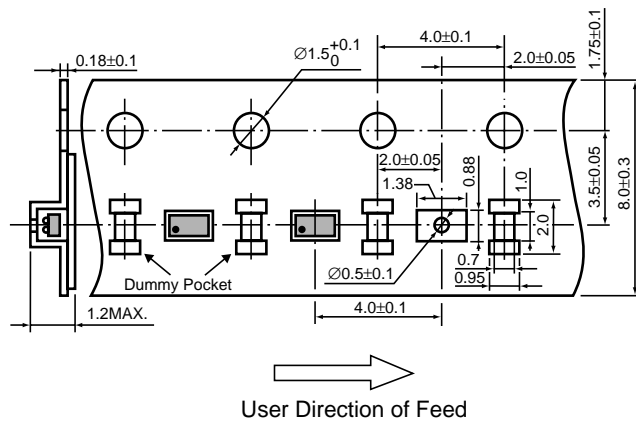

• WLCSP-4-P1

Unit: mm

PACKAGE DIMENSIONS

TAPING SPECIFICATION

TAPING REEL DIMENSIONS

(1reel=3000pcs)