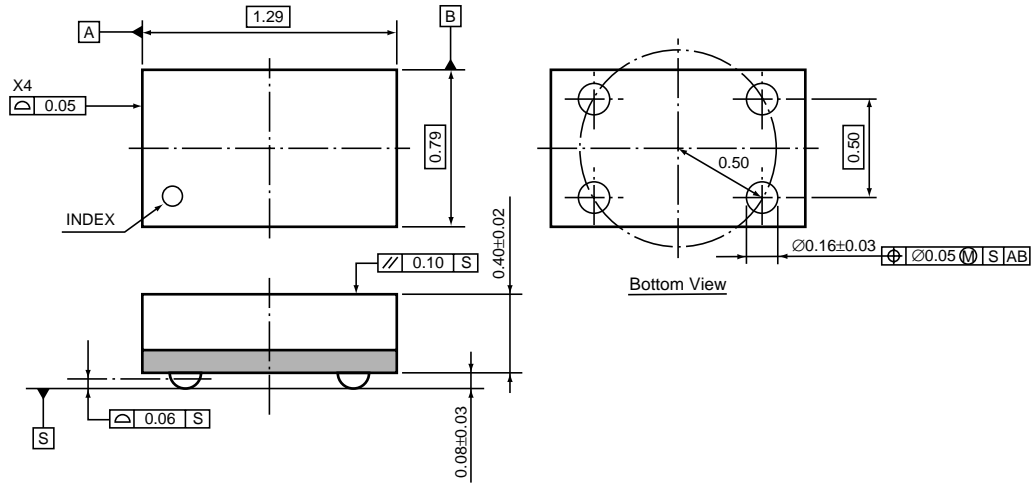

• WLCSP-4-P1

Unit: mm

PACKAGE DIMENSIONS

TAPING SPECIFICATION

TAPING REEL DIMENSIONS

(1reel=3000pcs)