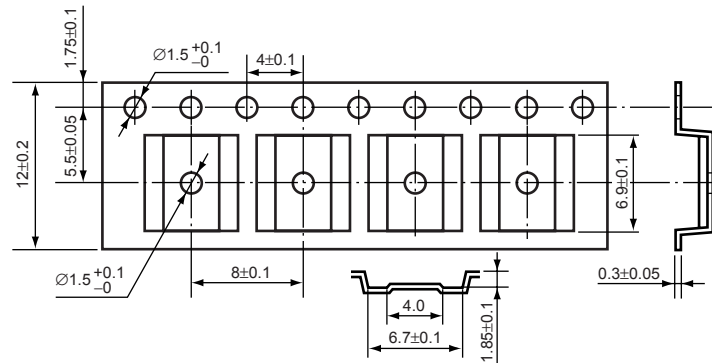

• SSOP20

Unit: mm

PACKAGE DIMENSIONS

TAPING SPECIFICATION

TAPING REEL DIMENSIONS

(1reel=3000pcs)