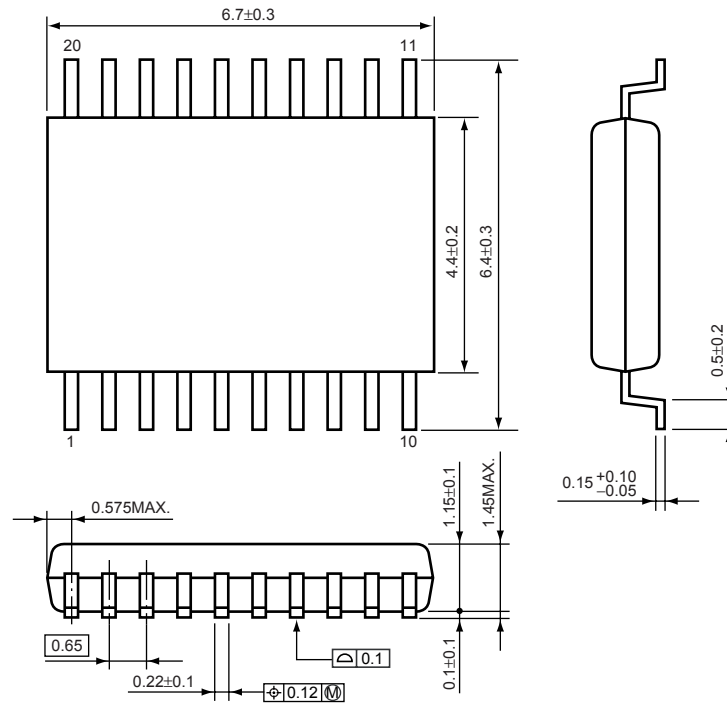

• SSOP20

Unit: mm

PACKAGE DIMENSIONS

TAPING SPECIFICATION

TAPING REEL DIMENSIONS

(1reel=3000pcs)