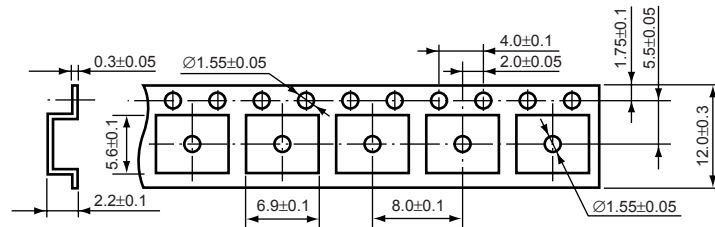

• SSOP16

Unit: mm

PACKAGE DIMENSIONS

TAPING SPECIFICATION

TAPING REEL DIMENSIONS

(1reel=2000pcs)