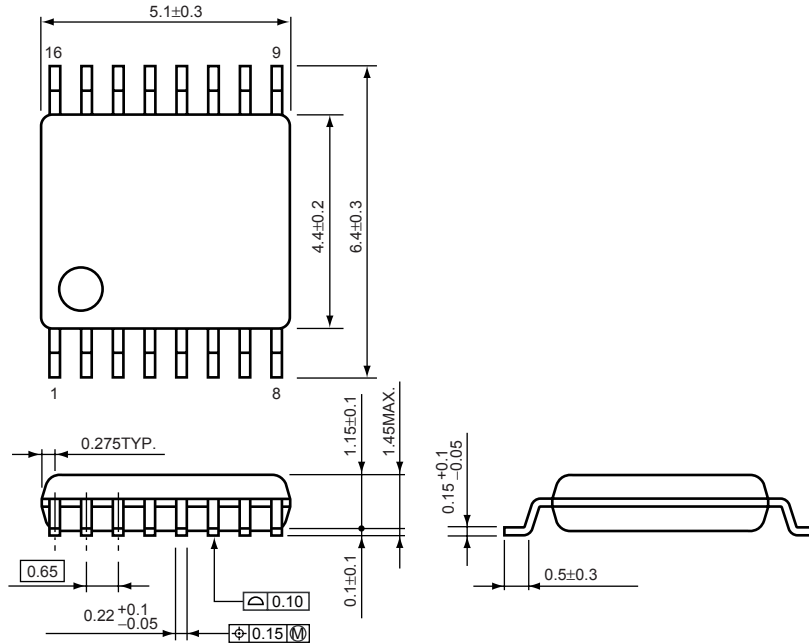

• SSOP16

Unit: mm

PACKAGE DIMENSIONS

TAPING SPECIFICATION

TAPING REEL DIMENSIONS

(1reel=2000pcs)