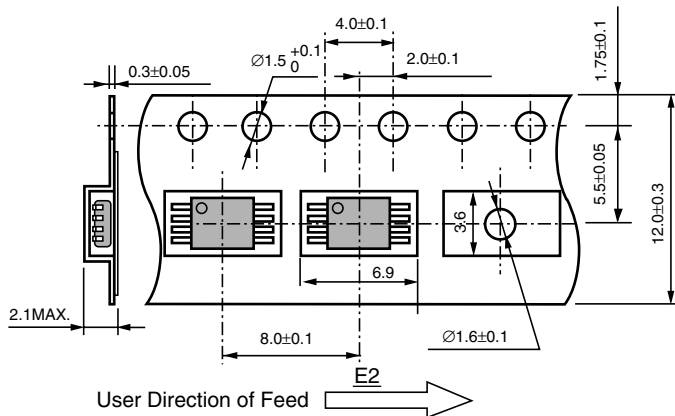

**15. 8 PIN TSOP
PACKAGE DIMENSIONS**

Unit: mm

TAPING SPECIFICATION

TAPING REEL DIMENSIONS

(1reel=2000pcs)