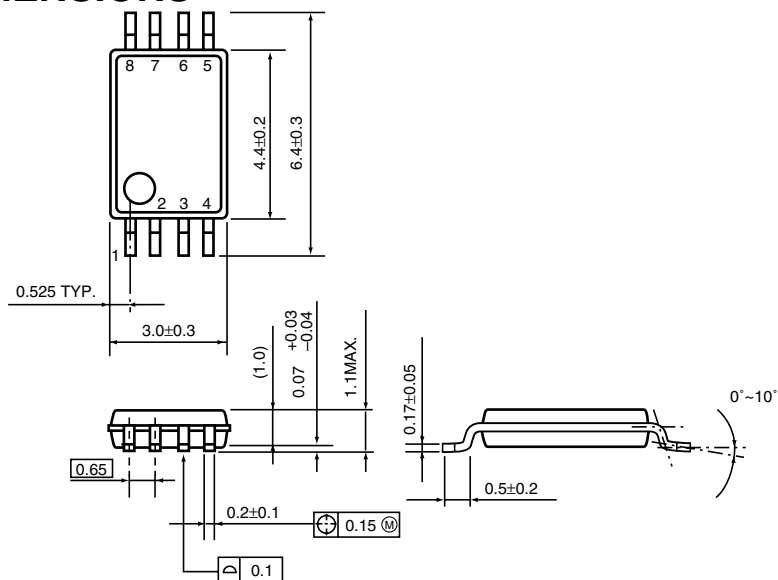

**15. 8 PIN TSOP
PACKAGE DIMENSIONS**

Unit: mm

TAPING SPECIFICATION

TAPING REEL DIMENSIONS

(1reel=2000pcs)