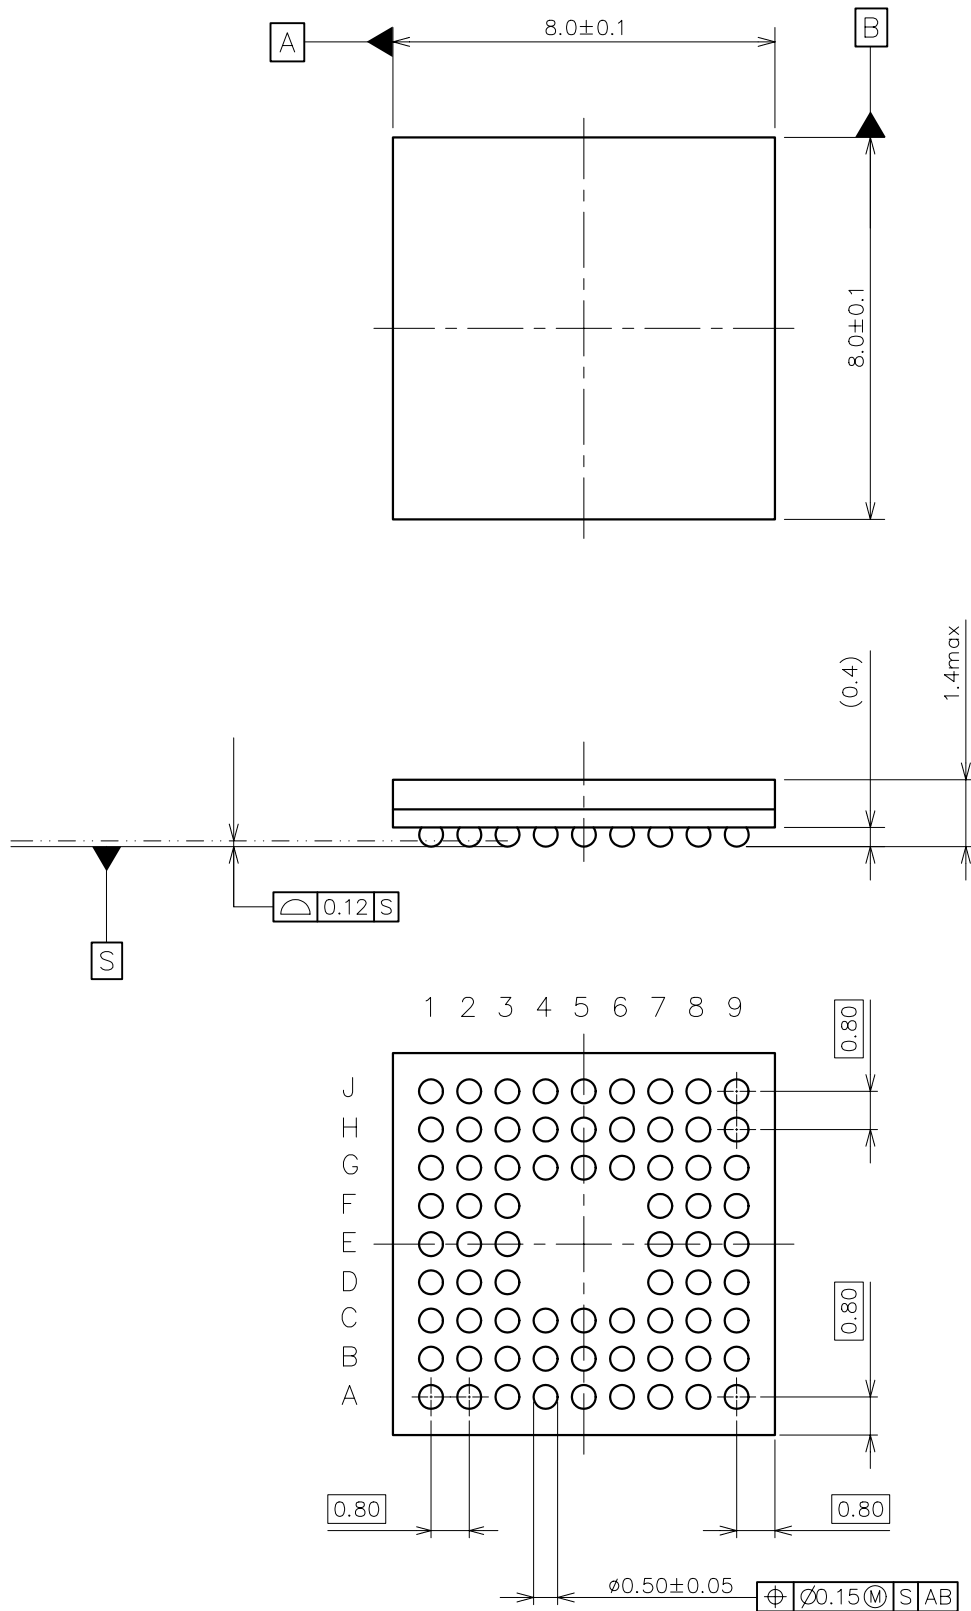

CSP-72-P3 (size=8x8, pitch=0.8, t=1.4max unit=mm)

UNIT: mm