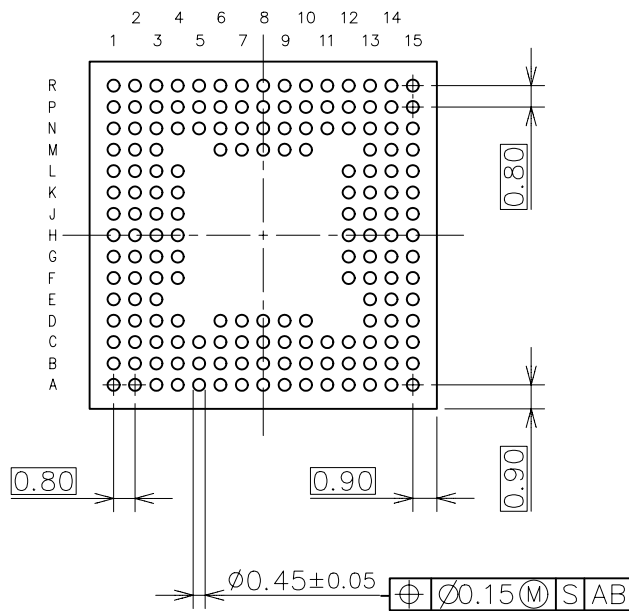

CSP-167-P1 (size=13x13, pitch=0.8, t=1.4max unit=mm)

UNIT: mm

ver.B