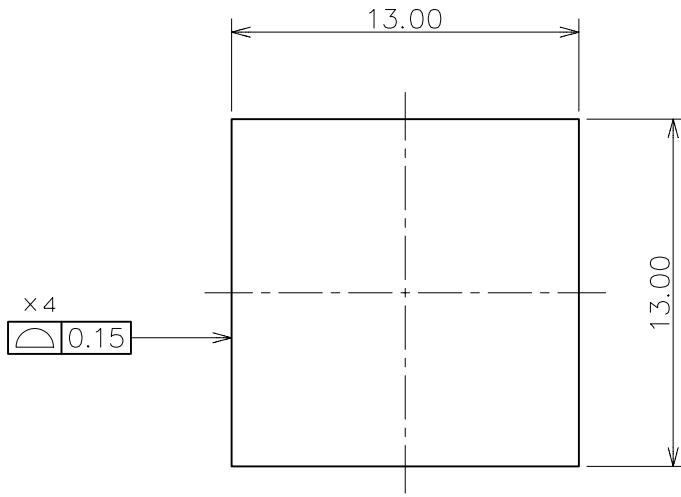

CSP-167-P1 (size=13x13, pitch=0.8, t=1.4max unit=mm)

UNIT: mm

ver.B