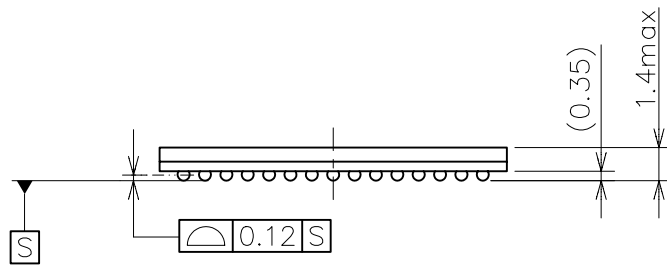

CSP-167-P1 (size=13x13, pitch=0.8, t=1.4max unit=mm)

UNIT: mm

ver.B